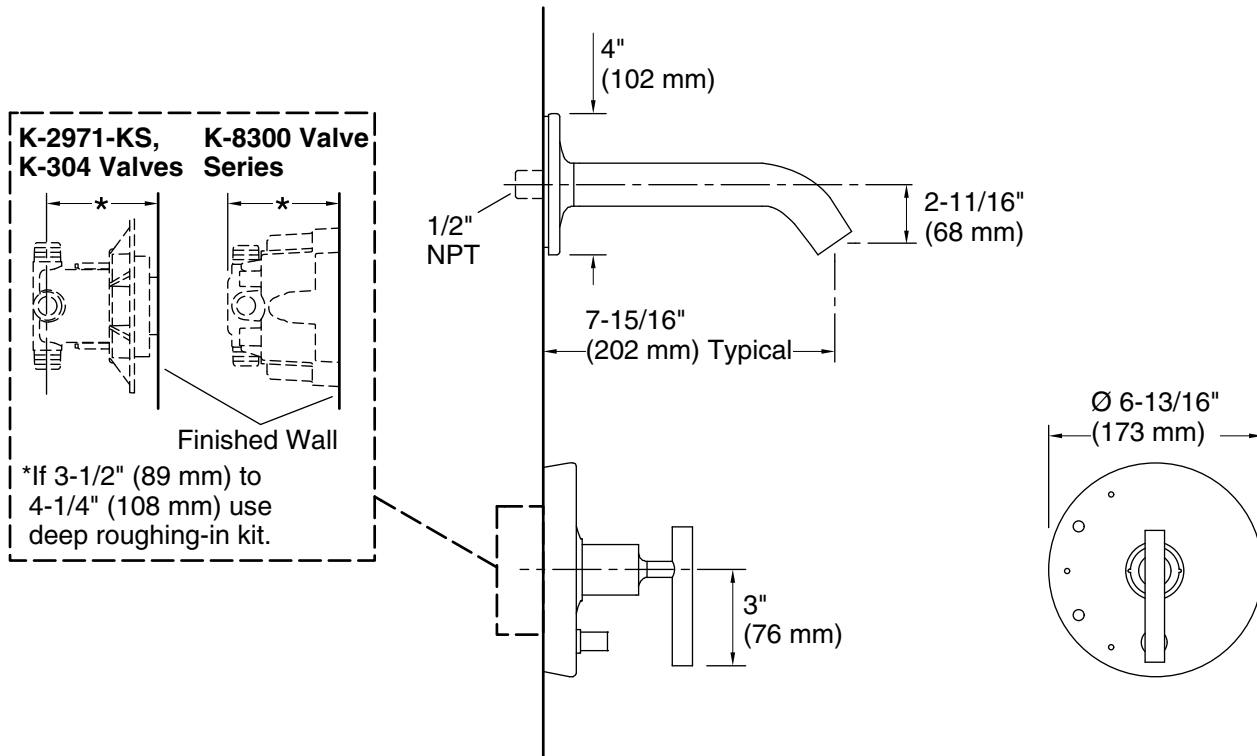

4-4-2023 03:25 - US/CA

THE BOLD LOOK  
OF **KOHLER**®

**Technical Information**

All product dimensions are nominal.

**Shower Valve:**

Flow Rate (Max) @ 45 psi

2 gal/min (7.6 l/min)

**Notes**